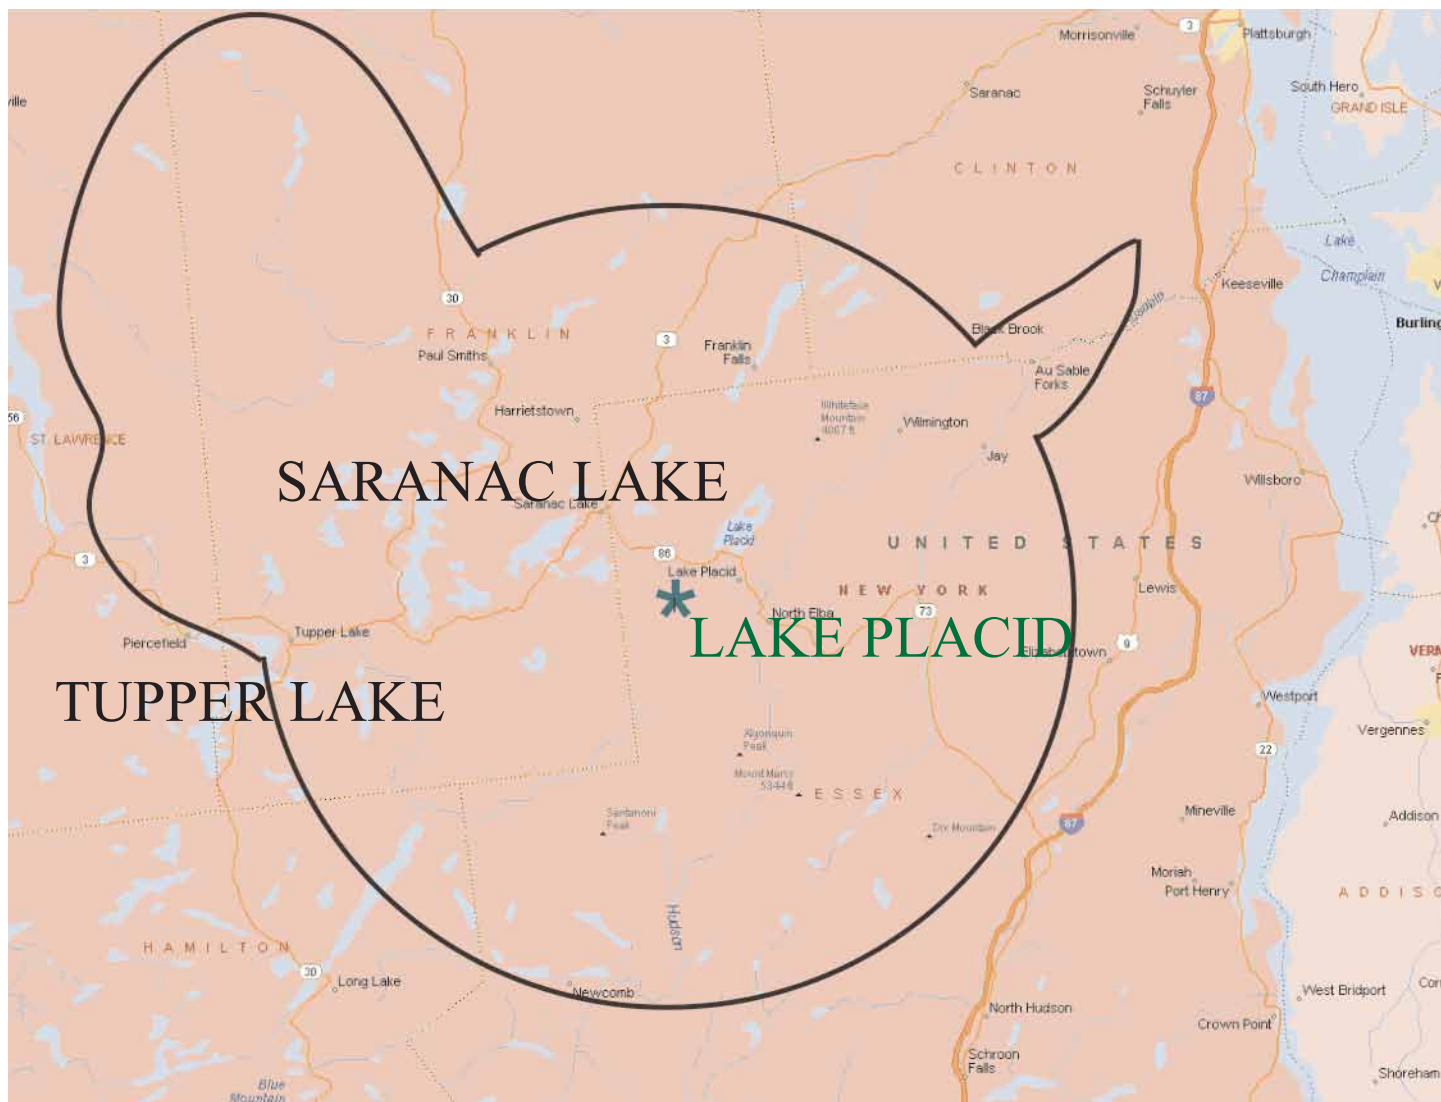

WSLP

93.3FM

COVERAGE MAP

The Choice for Classic Hits and New Favorites

NORTH COUNTRY RADIO, INC.

PO Box 368

Lake Placid, NY 12946

518-523-4900 Fax: 518-523-4290

**Covering Lake Placid, Saranac Lake, Tupper Lake
& the surrounding communities**

WSLP'S AVERAGE LISTENERS ARE:

College educated, active adults with families ages 25-54
50% Female, 50% Male

WSLP 93.3 FEATURES: